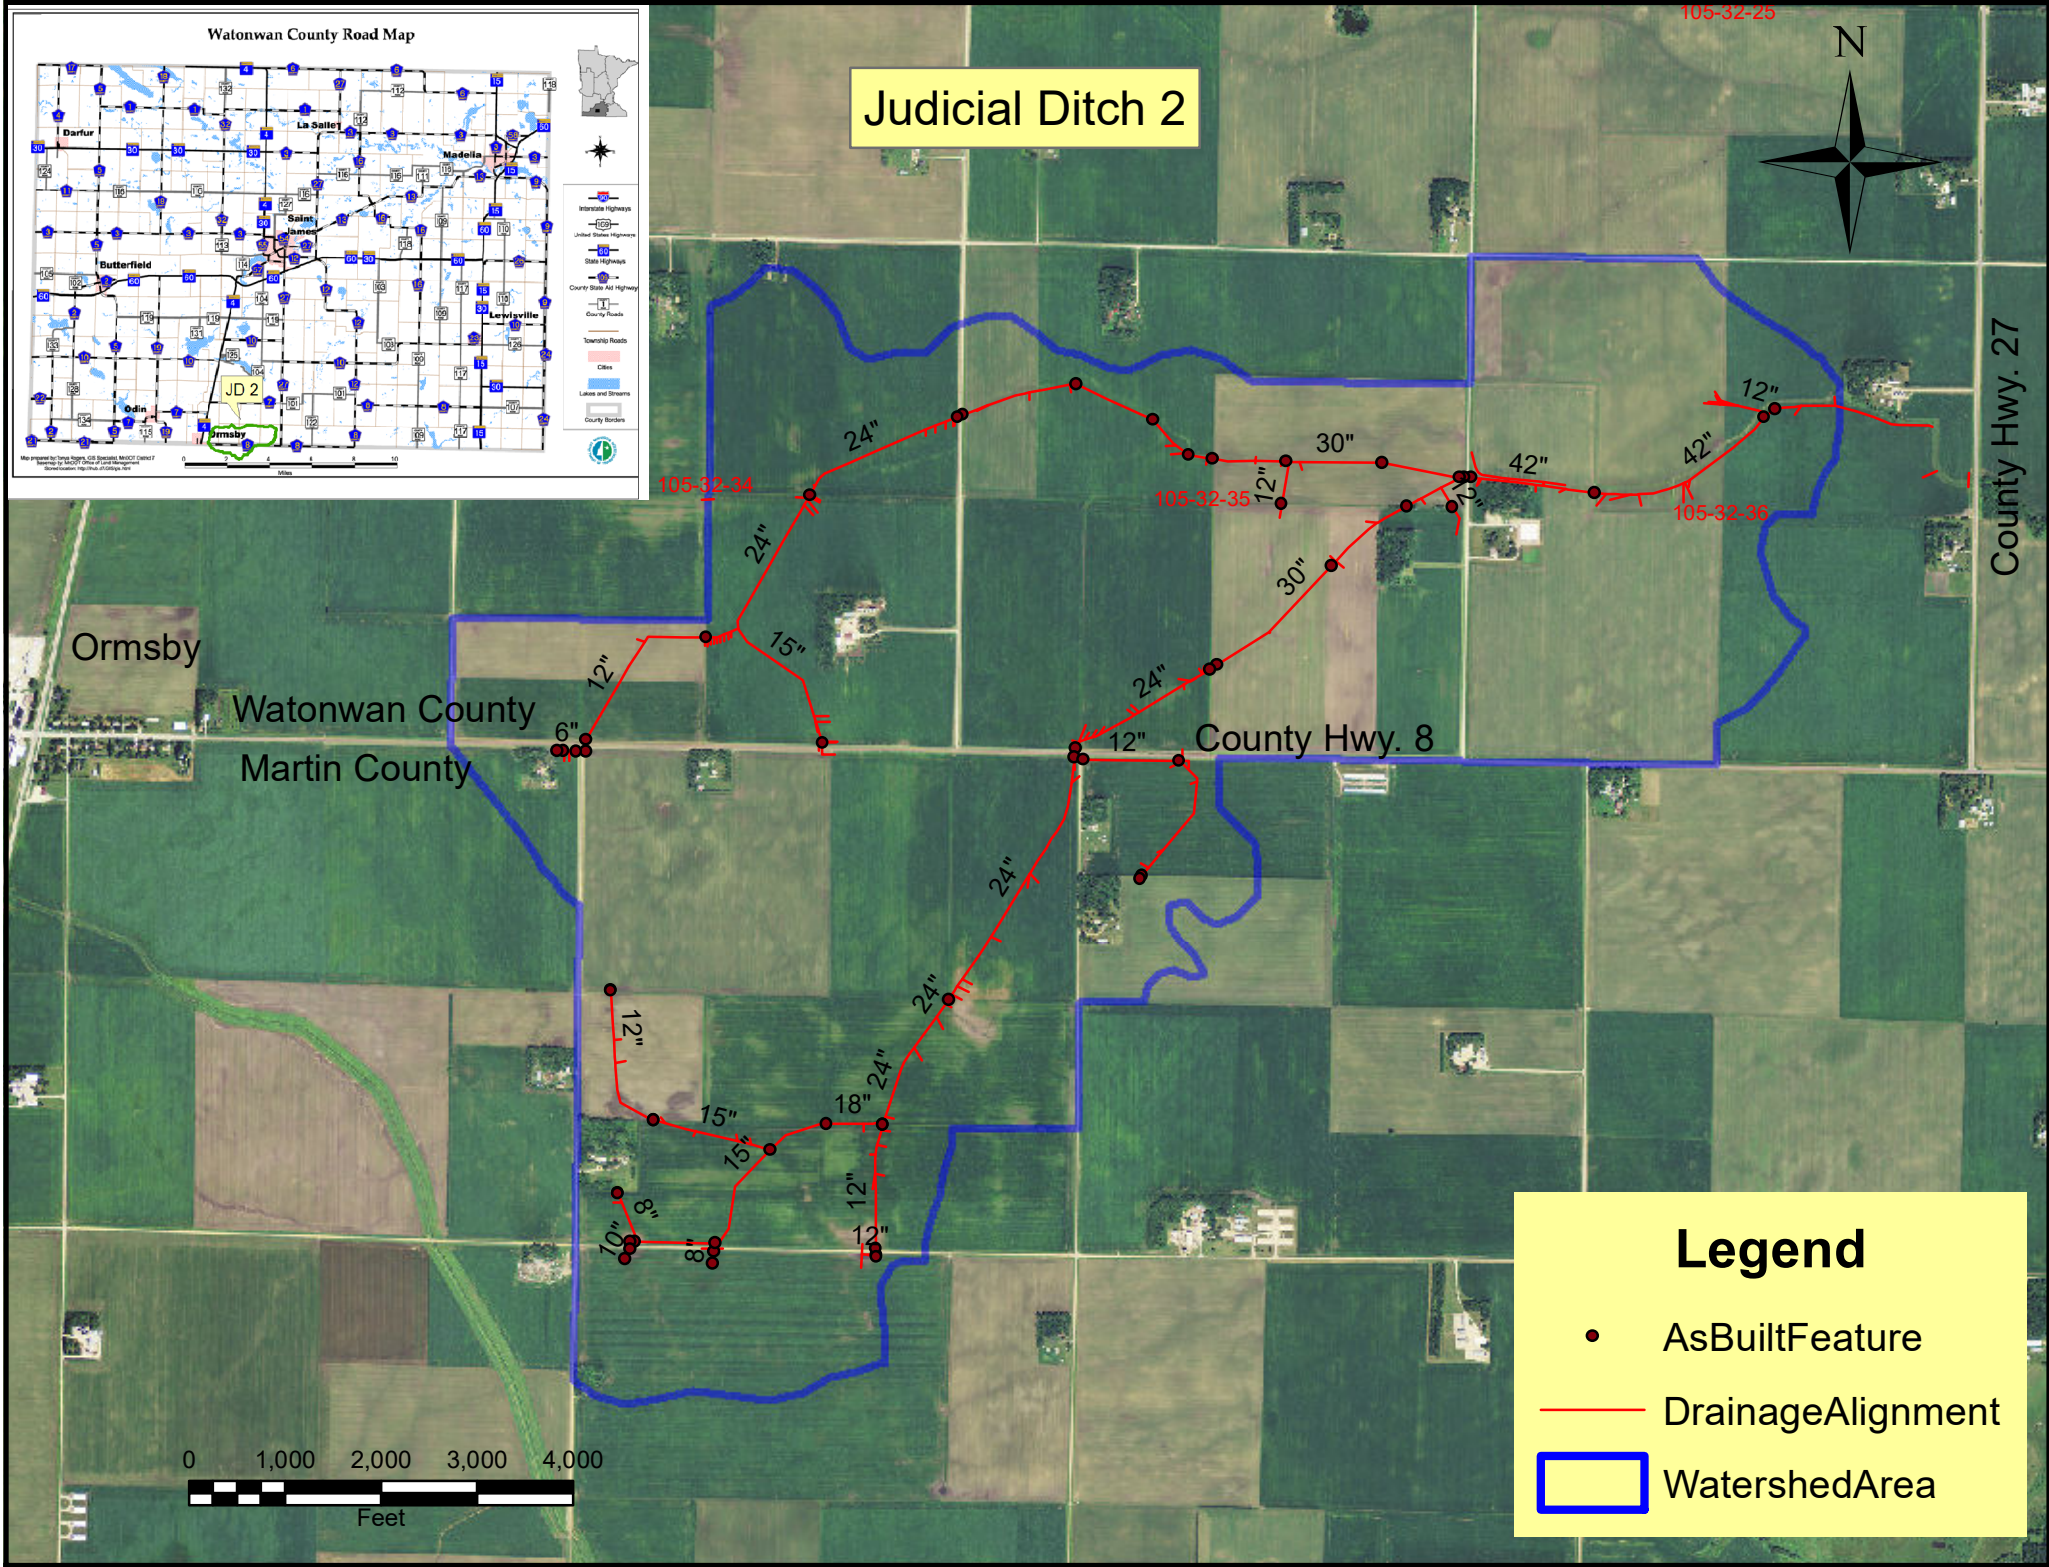

Watowan County Road Map

Judicial Ditch 2

**Legend**

- AsBuiltFeature
- DrainageAlignment
- WatershedArea