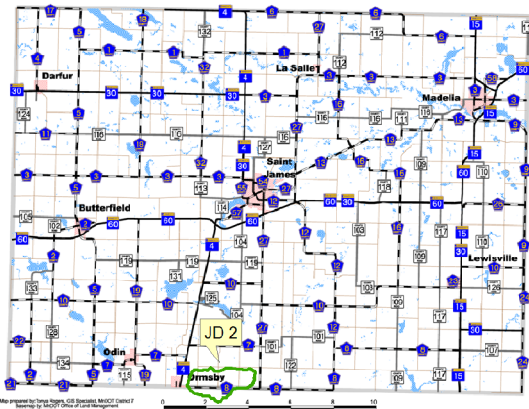

Watowan County Road Map

Judicial Ditch 2

**Legend**

- AsBuiltFeature
- DrainageAlignment
- WatershedArea