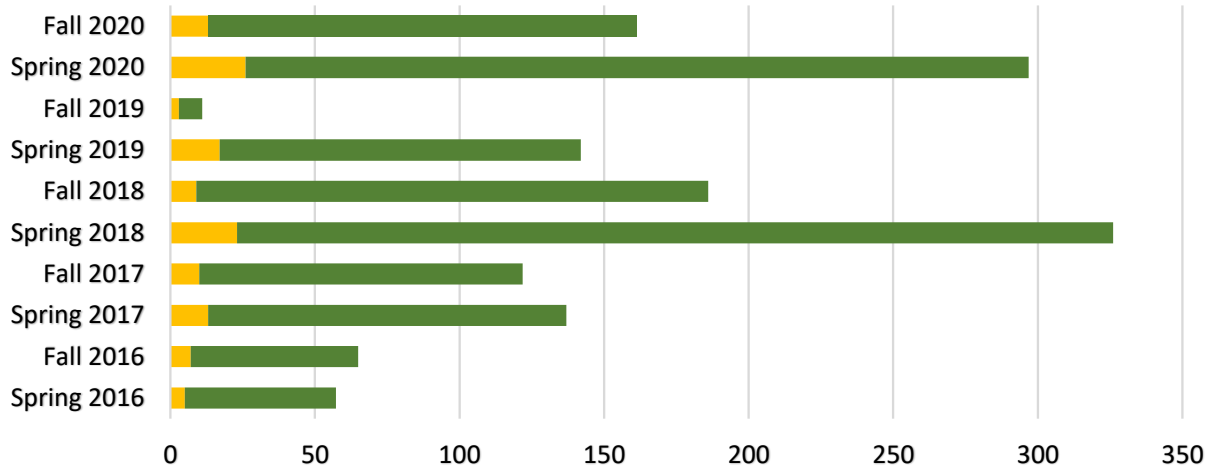

Great Plains 1006 No-Till Seed Drill Seeding Projects (2016 to 2020)

	Spring 2016	Fall 2016	Spring 2017	Fall 2017	Spring 2018	Fall 2018	Spring 2019	Fall 2019	Spring 2020	Fall 2020
■ Number of Projects	5	7	13	10	23	9	17	3	26	13
■ Total Acres	52.30	57.90	123.90	111.88	302.98	177.03	124.94	8	270.89	148.36